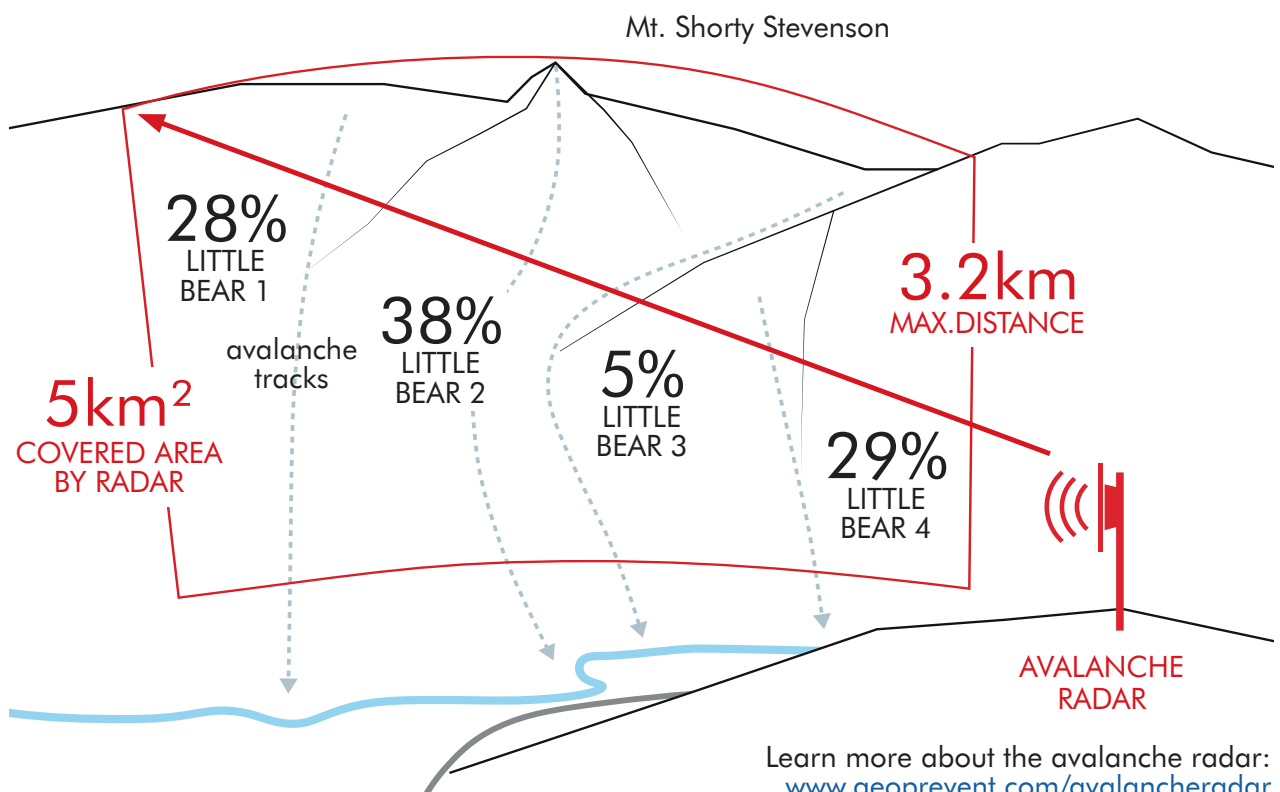

Learn more about
 Automatic Avalanche Detection system, Bear Pass:
[Avalanche radars Bear Pass](#)
 GEOPREVENT:
www.geoprevent.com

AADS LITTLE BEARS: WINTER 2019/2020

VISIBILITY

385 AVALANCHE EVENTS IN TOTAL

● = 1 AVALANCHE

2% GOOD VISIBILITY

47% BAD VISIBILITY (i.e. fog, snow, rain)

51% IN THE DARK

Data range:
November 12, 2019 - May 25, 2020

DETECTION DISTANCE AND AREA

TIME SERIES WINTER 2019/20

AVALANCHE SIZE

The radar also detects the size of an avalanche and automatically assigns a number between 1 and 5. The dimensioning is a rough estimate and depends on the exposition of the detected avalanche.

AVALANCHE DURATION

57s HALF THE AVALANCHES WERE SHORTER THAN 57 SECONDS

2min 83% OF ALL AVALANCHES LASTED LESS THAN 2 MINUTES

5min 16s LONGEST AVALANCHE, APRIL 28, 2020

AVALANCHE RADARS WORLDWIDE

GEOPREVENT AG
 Technoparkstrasse 1
 8005 Zurich
 Switzerland
 Tel. +41 44 419 91 10
 info@geoprevent.com