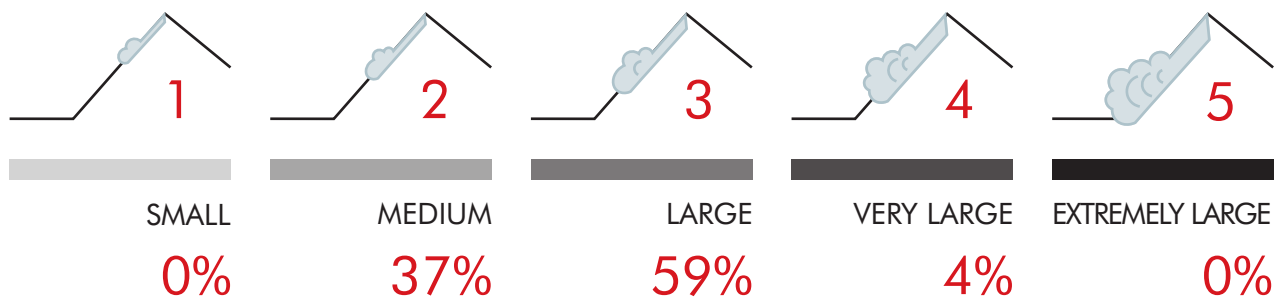

● = 1 AVALANCHE

2% GOOD VISIBILITY

47% BAD VISIBILITY (i.e. fog, snow, rain)

51% IN THE DARK

Data range:
November 12, 2019 - May 25, 2020

DETECTION DISTANCE AND AREA

TIME SERIES WINTER 2019/20

AVALANCHE SIZE

The radar also detects the size of an avalanche and automatically assigns a number between 1 and 5. The dimensioning is a rough estimate and depends on the exposition of the detected avalanche.

AVALANCHE DURATION