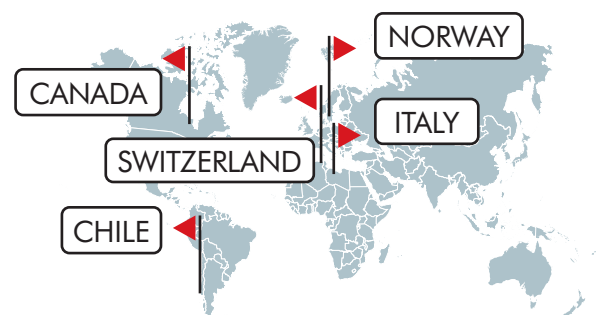

57s HALF THE AVALANCHES WERE SHORTER THAN 57 SECONDS

2min 83% OF ALL AVALANCHES LASTED LESS THAN 2 MINUTES

5min 16s LONGEST AVALANCHE, APRIL 28, 2020

AVALANCHE RADARS WORLDWIDE

GEOPREVENT AG
 Technoparkstrasse 1
 8005 Zurich
 Switzerland
 Tel. +41 44 419 91 10
 info@geoprevent.com