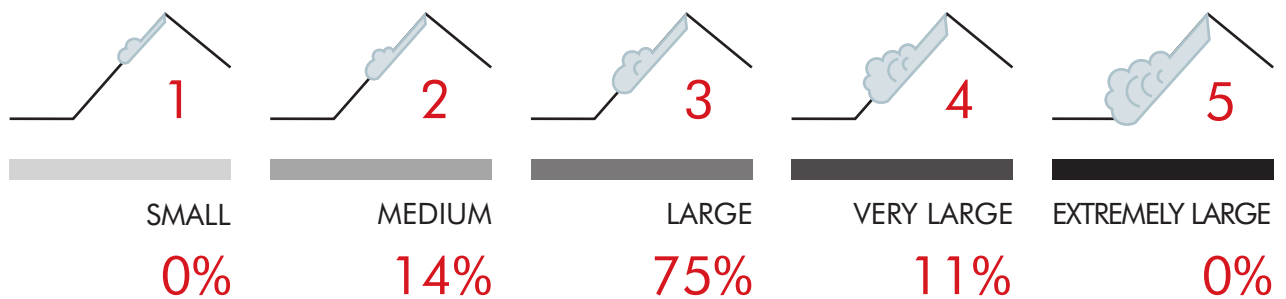

AADS GEORGE COPPER: WINTER 2019/2020

VISIBILITY

722 AVALANCHE EVENTS IN TOTAL

● = 2 AVALANCHES

11% GOOD VISIBILITY

37% BAD VISIBILITY (i.e. fog, snow, rain)

52% IN THE DARK

Data range:
November 12, 2019 - May 25, 2020

DETECTION DISTANCE AND AREA

Learn more about the avalanche radar:
www.geoprevent.com/avalancheradar

TIME SERIES WINTER 2019/20

AVALANCHE SIZE

The radar also detects the size of an avalanche and automatically assigns a number between 1 and 5. The dimensioning is a rough estimate and depends on the exposition of the detected avalanche.

AVALANCHE DURATION

65s HALF THE AVALANCHES WERE SHORTER THAN 65 SECONDS

2min 85% OF ALL AVALANCHES LASTED LESS THAN 2 MINUTES

5min 11s LONGEST AVALANCHE, NOVEMBER 16, 2019

AVALANCHE RADARS WORLDWIDE

GEOPREVENT AG
 Technoparkstrasse 1
 8005 Zurich
 Switzerland
 Tel. +41 44 419 91 10
 info@geoprevent.com