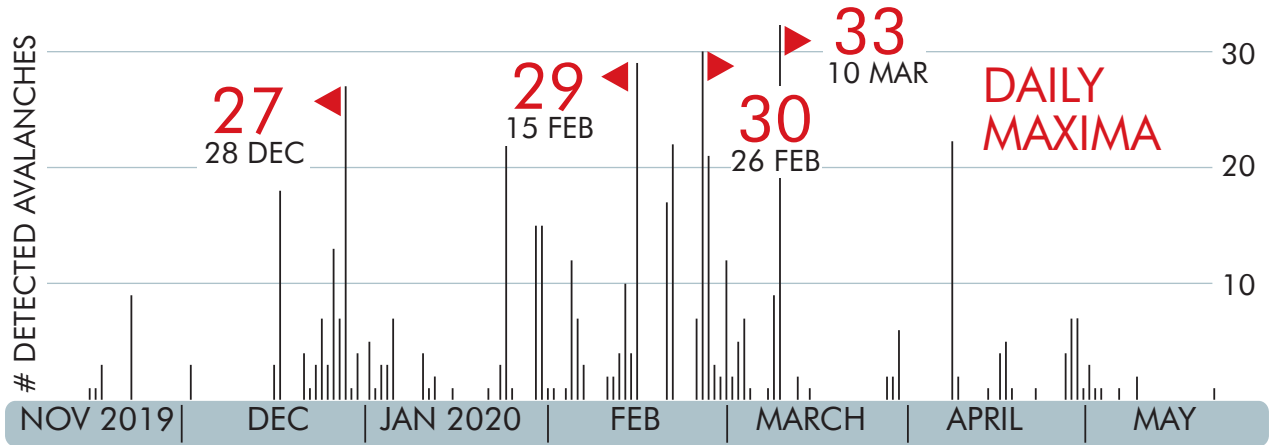

Learn more about
 Automatic Avalanche Detection system, Bear Pass:
[Avalanche radars Bear Pass](#)
 GEOPREVENT:
www.geoprevent.com

AADS LITTLE BEARS: WINTER 2019/2020

VISIBILITY

385 AVALANCHE EVENTS IN TOTAL

● = 1 AVALANCHE

2% GOOD VISIBILITY

47% BAD VISIBILITY (i.e. fog, snow, rain)

51% IN THE DARK

Data range:
November 12, 2019 - May 25, 2020

DETECTION DISTANCE AND AREA

TIME SERIES WINTER 2019/20

AVALANCHE SIZE

The radar also detects the size of an avalanche and automatically assigns a number between 1 and 5. The dimensioning is a rough estimate and depends on the exposition of the detected avalanche.

AVALANCHE DURATION

57s HALF THE AVALANCHES WERE SHORTER THAN 57 SECONDS

2min 83% OF ALL AVALANCHES LASTED LESS THAN 2 MINUTES

5min 16s LONGEST AVALANCHE, APRIL 28, 2020

AVALANCHE RADARS WORLDWIDE

GEOPREVENT AG
 Technoparkstrasse 1
 8005 Zurich
 Switzerland
 Tel. +41 44 419 91 10
 info@geoprevent.com