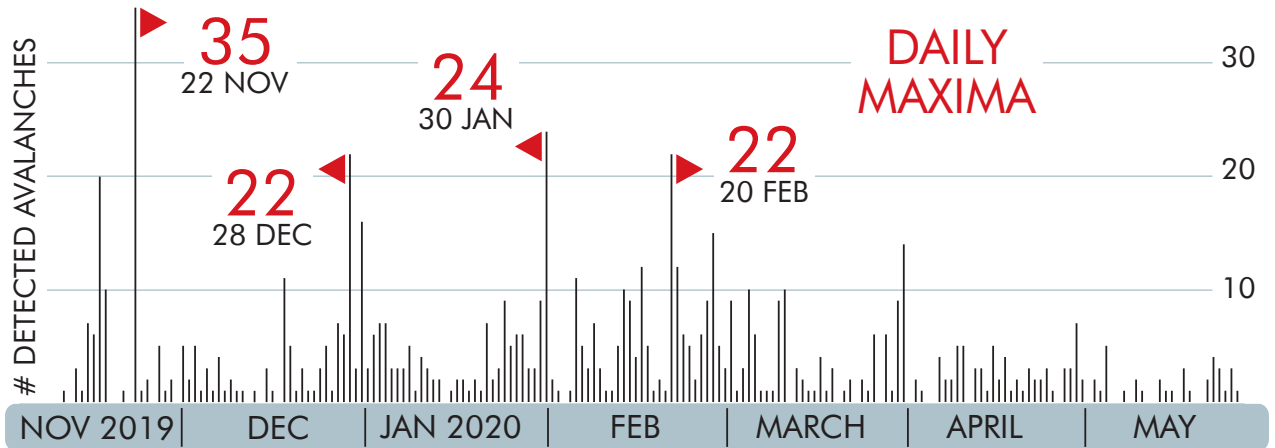

AADS GEORGE COPPER: WINTER 2019/2020

VISIBILITY

722 AVALANCHE EVENTS IN TOTAL

● = 2 AVALANCHES

11% GOOD VISIBILITY

37% BAD VISIBILITY (i.e. fog, snow, rain)

52% IN THE DARK

Data range:
November 12, 2019 - May 25, 2020

DETECTION DISTANCE AND AREA

Learn more about the avalanche radar:
www.geoprevent.com/avalancheradar

TIME SERIES WINTER 2019/20

AVALANCHE SIZE

The radar also detects the size of an avalanche and automatically assigns a number between 1 and 5. The dimensioning is a rough estimate and depends on the exposition of the detected avalanche.

AVALANCHE DURATION

65s HALF THE AVALANCHES WERE SHORTER THAN 65 SECONDS

2min 85% OF ALL AVALANCHES LASTED LESS THAN 2 MINUTES

5min 11s LONGEST AVALANCHE, NOVEMBER 16, 2019

AVALANCHE RADARS WORLDWIDE

GEOPREVENT AG
 Technoparkstrasse 1
 8005 Zurich
 Switzerland
 Tel. +41 44 419 91 10
 info@geoprevent.com

● = 1 AVALANCHE

2% GOOD VISIBILITY

47% BAD VISIBILITY (i.e. fog, snow, rain)

51% IN THE DARK

Data range:
November 12, 2019 - May 25, 2020

DETECTION DISTANCE AND AREA

TIME SERIES WINTER 2019/20

AVALANCHE SIZE