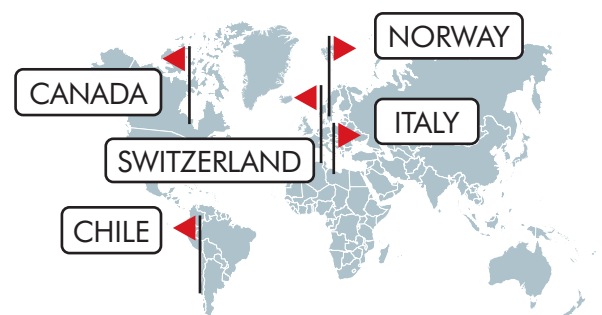

DETECTION DISTANCE AND AREA

Learn more about the avalanche radar:
www.geoprevent.com/avalancheradar

TIME SERIES WINTER 2019/20

AVALANCHE SIZE

The radar also detects the size of an avalanche and automatically assigns a number between 1 and 5. The dimensioning is a rough estimate and depends on the exposition of the detected avalanche.

AVALANCHE DURATION

65s HALF THE AVALANCHES WERE SHORTER THAN 65 SECONDS

2min 85% OF ALL AVALANCHES LASTED LESS THAN 2 MINUTES

5min 11s LONGEST AVALANCHE, NOVEMBER 16, 2019

AVALANCHE RADARS WORLDWIDE

GEOPREVENT AG
 Technoparkstrasse 1
 8005 Zurich
 Switzerland
 Tel. +41 44 419 91 10
 info@geoprevent.com