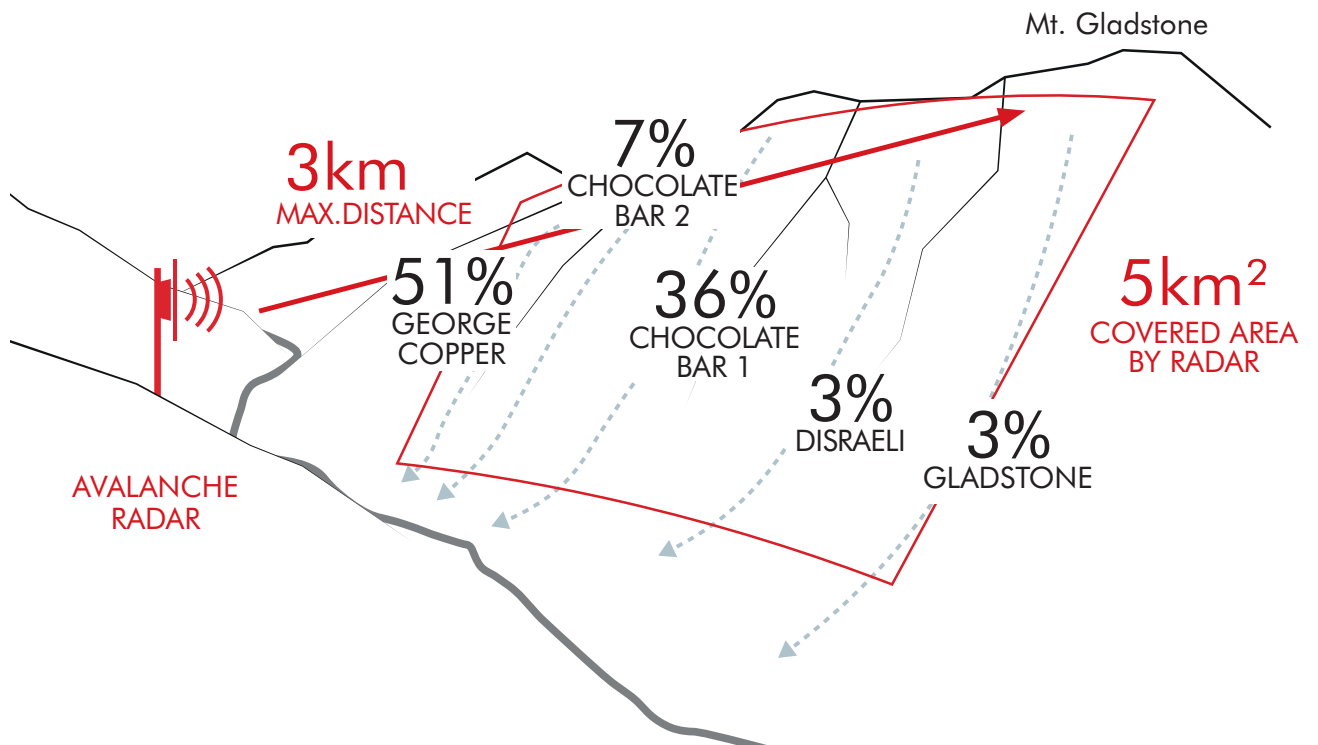

AADS GEORGE COPPER: WINTER 2019/2020

VISIBILITY

722 AVALANCHE EVENTS IN TOTAL

● = 2 AVALANCHES

11% GOOD VISIBILITY

37% BAD VISIBILITY (i.e. fog, snow, rain)

52% IN THE DARK

Data range:
November 12, 2019 - May 25, 2020

DETECTION DISTANCE AND AREA

Learn more about the avalanche radar:
www.geoprevent.com/avalancheradar

TIME SERIES WINTER 2019/20

AVALANCHE SIZE

The radar also detects the size of an avalanche and automatically assigns a number between 1 and 5. The dimensioning is a rough estimate and depends on the exposition of the detected avalanche.

AVALANCHE DURATION

65s HALF THE AVALANCHES WERE SHORTER THAN 65 SECONDS

2min 85% OF ALL AVALANCHES LASTED LESS THAN 2 MINUTES

5min 11s LONGEST AVALANCHE, NOVEMBER 16, 2019

AVALANCHE RADARS WORLDWIDE

GEOPREVENT AG
 Technoparkstrasse 1
 8005 Zurich
 Switzerland
 Tel. +41 44 419 91 10
 info@geoprevent.com

● = 1 AVALANCHE

2% GOOD VISIBILITY

47% BAD VISIBILITY (i.e. fog, snow, rain)

51% IN THE DARK

Data range:
November 12, 2019 - May 25, 2020

DETECTION DISTANCE AND AREA

TIME SERIES WINTER 2019/20

AVALANCHE SIZE